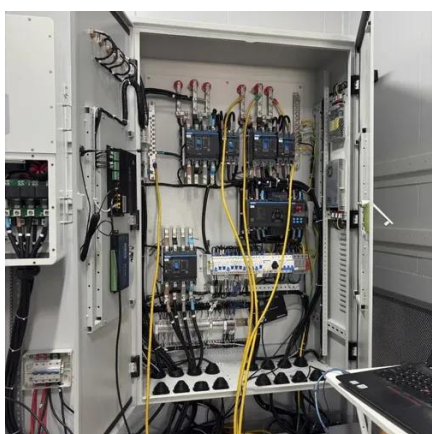

Amazon : Paver Solar Lights

Solar Paver Lights, 4x8 Brick Driveway Lights, IP67 Waterproof Outdoor Pathway Light, Recessed Landscape Lighting for Walkway, Patio, Garden, Lawn, Yard, Pool, Pavers, Warm ...

[Lightly Solar Paver Lights , Premium Lighting Products](#)

DIY Solar Paver Lights Lightly solar paver lights are easy to install. Just pull out a paver and replace it with our solar powered paver light. Because the unit doesn't require wiring, you can ...

[Elevate Your Driveway and Patio with Lumengy's Paver Lights](#)

Upgrade your outdoor area with Lumengy's Paver Lights. Durable, efficient, and uniquely designed for brick, driveway, walkway, and pathway installations.