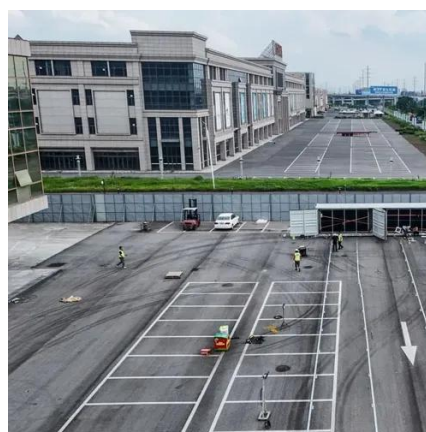

Solar Light Pavers

Our paver lights require no wiring (DIY) just pull a paver out and pop a paver light in. Lights charge by day and automatically light by night. Choose from two models, our white-only model ...