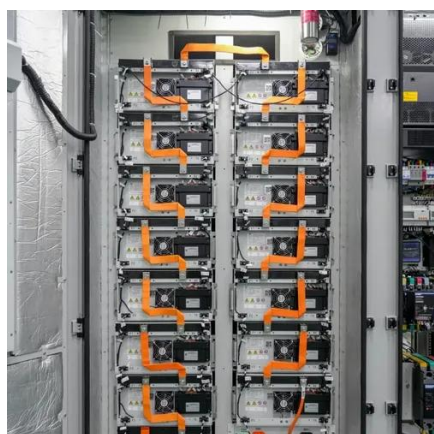

[Aluminum solar panel frame, Extruded Aluminum Frame](#)

Aluminum solar panel frame is a type of aluminum extrusion frame which you can use to fix and seal solar components. Most of the solar panels have solar panel frames which hug the solar ...