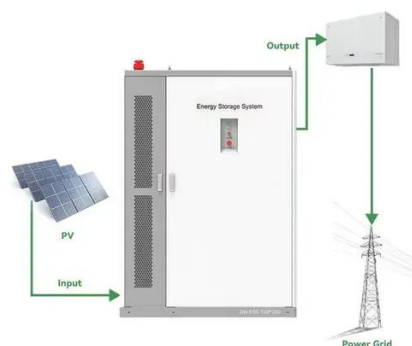

[What are the most compatible special characters for ...](#)

During last years I have found problems due this special characters, sometimes symbols have to be escaped at scripts. For example @ symbol at username can produce ...