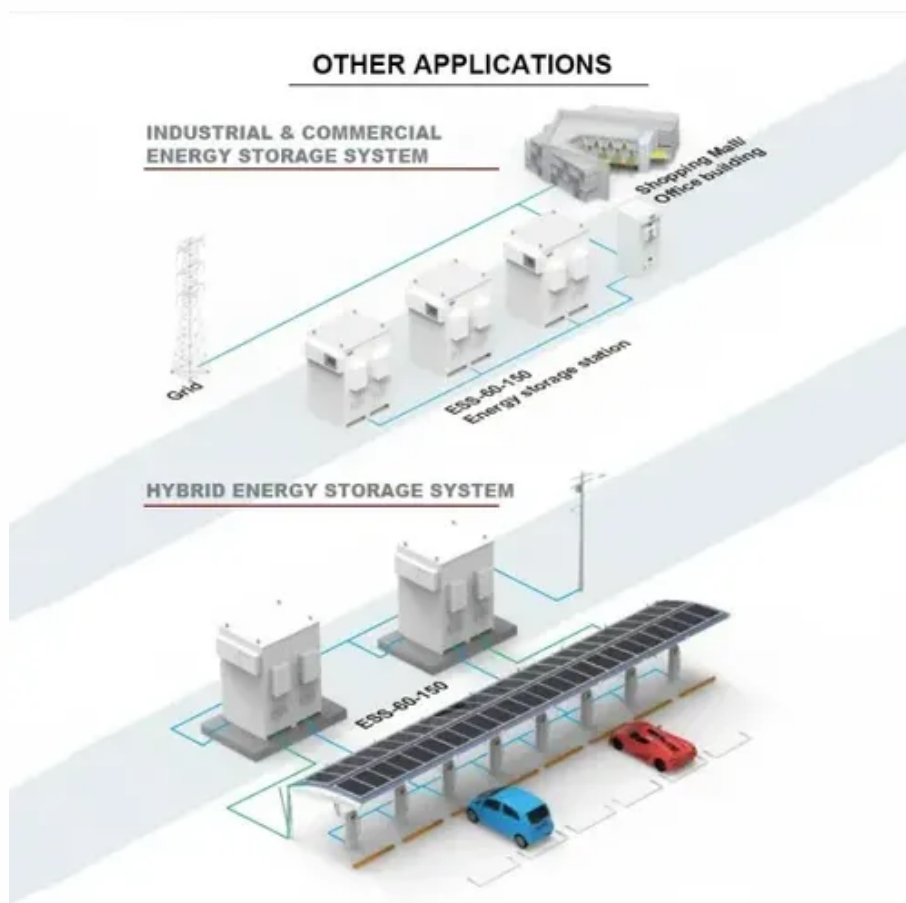

Sucre 250kw off-solar container grid inverter

Sucre 250kw off-solar container grid inverter

[Inverter Guide 2025: Top Off-Grid Picks](#)

Inverter comparison for 2025: Explore the best off-grid inverters for cabins, homes, and commercial setups with expert picks and performance tips.

[OFF GRID HYBRID INVERTER 250KW PURE SINE WAVE 200KW 250KW](#)

Technological advancements are dramatically improving solar storage container performance while reducing costs. Next-generation thermal management systems maintain optimal ...

SDP-250KW off grid inverter

Looking for Solar Equipment Suppliers?

Solis 250-350kW Three Phase Grid-Tied Inverter_Solar inverter

Solis' largest three-phase, 1500 VDC PV string inverter has 12 MPPT (250, 300 and 350) or 16 independent MPPTs (350K) options that allow for great redundancy in larger systems.

250KW off Grid Inverter DC to AC 3 phase Pure Sine Wave Inverter ...

SANDI SDP series Pure Sine Wave Inverter is the one of the most advanced technology DC to AC conversion products in the world, it's suitable use for areas without electricity, providing a ...