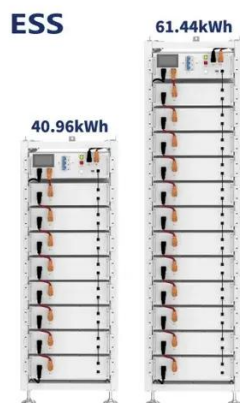

250 kW Solar Kits

Buy the lowest cost 250 kW solar kit priced from $1.06 per watt with the latest, most powerful solar panels, inverters and mounting. For business or utility, save 30% with a solar tax credit.