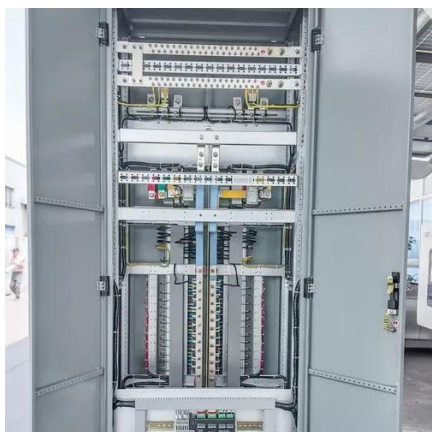

[OFF GRID HYBRID INVERTER 250KW PURE SINE WAVE 200KW 250KW](#)

Technological advancements are dramatically improving solar storage container performance while reducing costs. Next-generation thermal management systems maintain optimal ...

SDP-250KW off grid inverter

Looking for Solar Equipment Suppliers?

Solis 250-350kW Three Phase Grid-Tied Inverter_Solar inverter

Solis' largest three-phase, 1500 VDC PV string inverter has 12 MPPT (250, 300 and 350) or 16 independent MPPTs (350K) options that allow for great redundancy in larger systems.

Solaron 250 kW Commercial Grid-Tie Inverter

Solar Electric Supply provides 250 kW solar inverter systems for commercial rooftop installation. Commercial, government, educational and contractor ...

250KW off Grid Inverter DC to AC 3 phase Pure Sine Wave ...