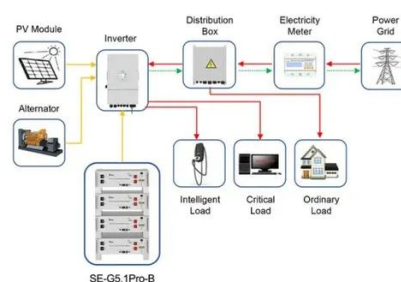

Doha - Travel guide at Wikivoyage

Once little more than a minuscule pearl fishing village, Doha (Arabic: ?????? ad-Daw?a), Qatar's capital, with more people than the rest of Qatar combined, has emerged to become one of the ...

Application scenarios of energy storage battery products