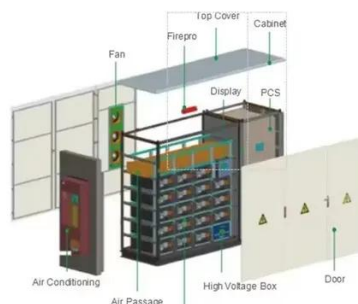

Bing , Microsoft Wiki , Fandom

Microsoft Bing (commonly known as Bing, and previously MSN Search, Windows Live Search, and Live Search) is a web search engine owned and operated by Microsoft. Bing provides a ...