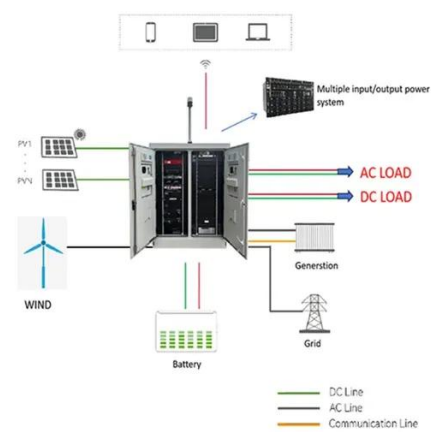

Eswatini

At no more than 200 km (120 mi) north to south and 130 km (81 mi) east to west, Eswatini is one of the smallest countries in Africa. However, its climate and topography are diverse, ranging ...