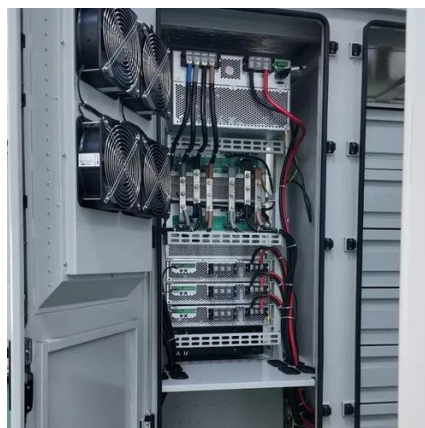

[Solar Panel Size & Weight: The Ultimate Guide 2024](#)

With dimensions of 1700 x 992 x 35 mm (66.9 x 39.1 x 1.38 in), converting these measurements to feet yields approximately 5.5 x 3.2 feet per panel. If you multiply these ...