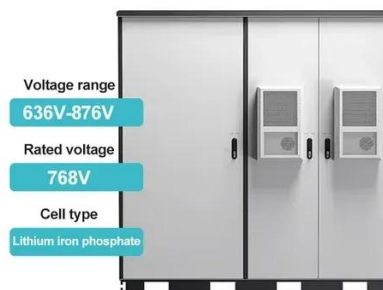

[The Ultimate Guide to Solar Panel Size, Weight](#)

Find the exact solar panel size & weight in our 2025 guide. Our complete chart compares models by ft/cm and lbs/kg to help you plan ...