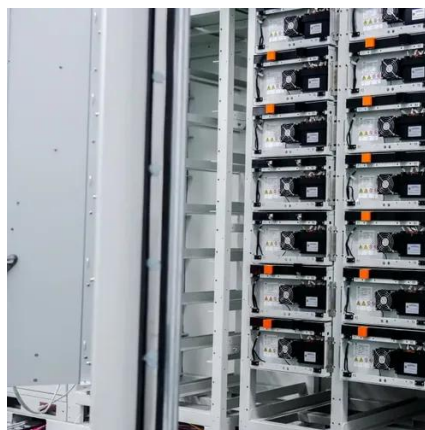

[BYD launches new Blade-based home battery: Battery-Box HVB](#)

The system incorporates BYD's Blade Battery technology, previously used in its electric vehicles, and is designed to offer higher energy density than earlier models. The ...