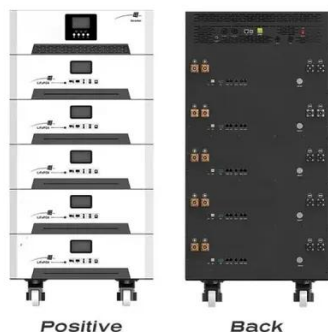

html

0 The target attribute of a link forces the browser to open the destination page in a new browser window. Using _blank as a target value will spawn a new window every time ...