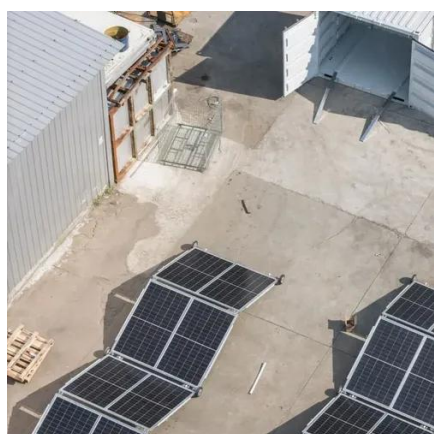

Solar container energy storage solution: portable power system in

Whether it's a village far from the grid that has blackouts or a disaster zone that has lost power altogether, the solar container can be shipped in to give the area power.