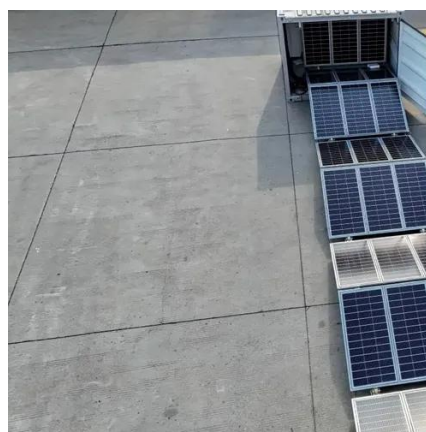

Trisquare Switchgears Pvt. Ltd

Trisquare Switchgears Pvt. Ltd has over 66 employees working in various departments like Sales, Marketing, HR, Finance & Operations. The directors of Trisquare Switchgears Pvt. Ltd are ...