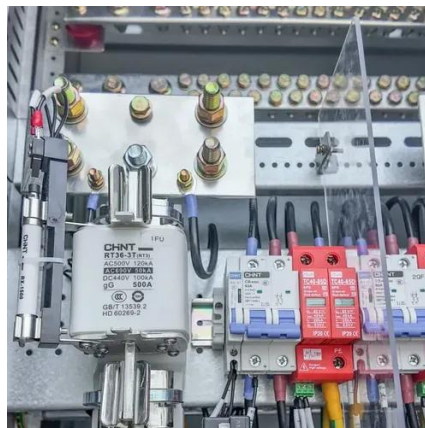

Ulaanbaatar

Ulaanbaatar is connected by highway to all the major towns in Mongolia and by rail to the Trans-Siberian Railway and Chinese railroad network. The city was founded in 1639 as a Buddhist ...