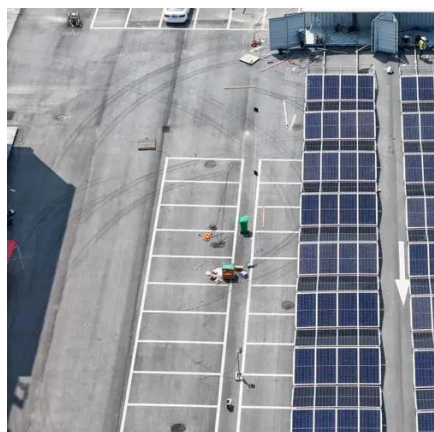

[ULAANBAATAR OUTDOOR POWER SUPPLY BESS SOLVING ...](#)

What is a Bess system?At the heart of WEG's BESS solution is an advanced energy control and management solution. This sophisticated system coordinates different operation modes, ...