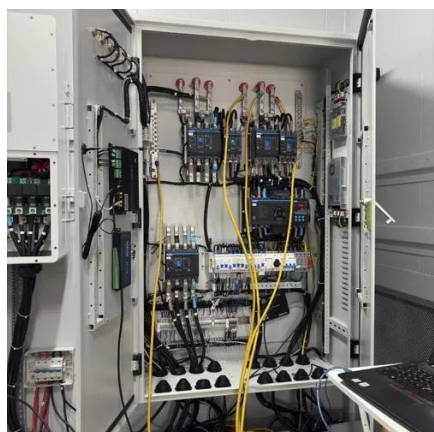

Construction of Mongolian BESS begins - Batteries International

October 4, 2024: An agreement was announced last month to construct a 50MW battery storage power station in the Baganuur district of Ulaanbaatar, Mongolia, which is expected to be ...

LFP 48V 100Ah

Ulaanbaatar city

Ulaanbaatar, the capital city of Mongolia, is a fascinating blend of modernity and tradition. It is located in north-central Mongolia, at an elevation of approximately 1,350 meters (4,430 feet) ...

[Construction of Battery Storage Power Station in ...](#)

To prepare for the winter of 2024-2025, prevent electricity and heating shortages, and ensure uninterrupted power supply to consumers, ...

First Utility-Scale Energy Storage Project: Economic Analysis

Increasing demand pressure on existing energy infrastructure has led to growing concern over potential blackout within a few years.