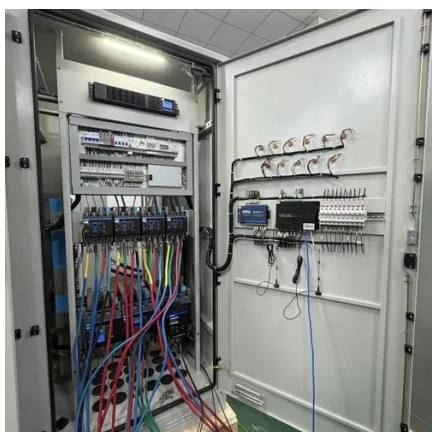

uninterrupted power during planned maintenance,
...

What Is a UPS? A Guide to Uninterruptible Power Supplies and ...

Uninterrupted power supplies protect electronics from power disturbances. Acting as a safeguard, a UPS provides backup power and ensures uninterrupted operation of your devices. These ...