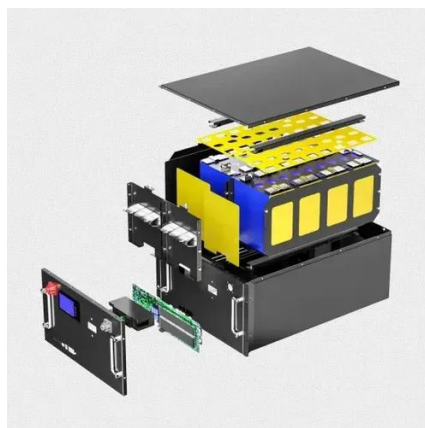

UPS Systems , UPS , CyberPower

Protect sensitive electronics and equipment during power surges and blackouts with a UPS System or Uninterruptible Power Supply from our ...