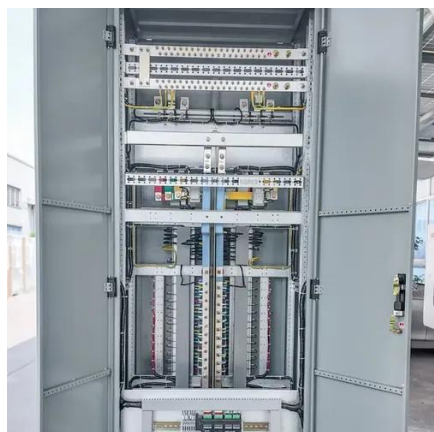

UPS-PL2424-18

UPS-PL2424-18 - UPSPro 24V 18Ah Battery Backup System, 24V 30W Passive PoE + 24V 1.5A Aux Output, 120/240VAC Power Supply, Pole/Wall Mount Poly Enc Brand: ...