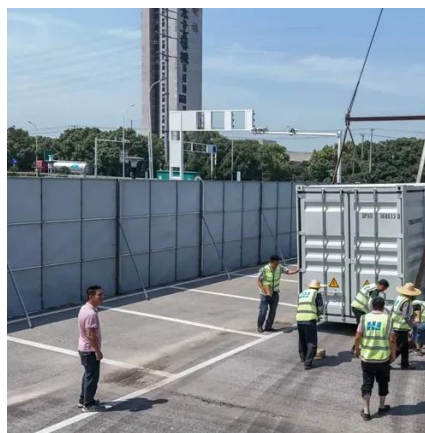

Foldable Waterproof Container with Solar Light

Waterproof lantern is charged by solar or USB (cable included), Light modes include normal, bright, super bright and flashing emergency signal, Lid unscrews to access waterproof ...