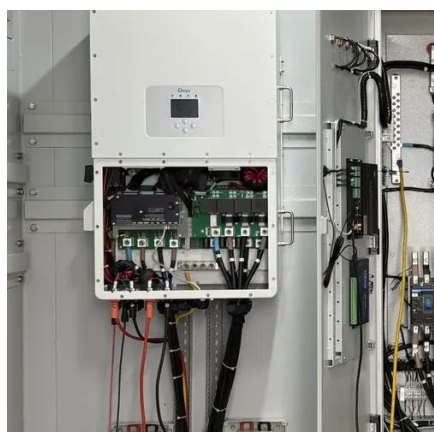

[ensmartpower-battery-cabinet-bep-a3-series](#)

Note: Don't reverse battery polarities or battery will be damaged.

Specs Vertiv Liebert EMPTY BATTERY CABINET TYPE A3 UPS battery cabinet

Vertiv Liebert UPS portfolio is integrated with a full list of options that guarantee increased performances and enhanced flexibility. Vertiv Liebert EMPTY BATTERY CABINET ...