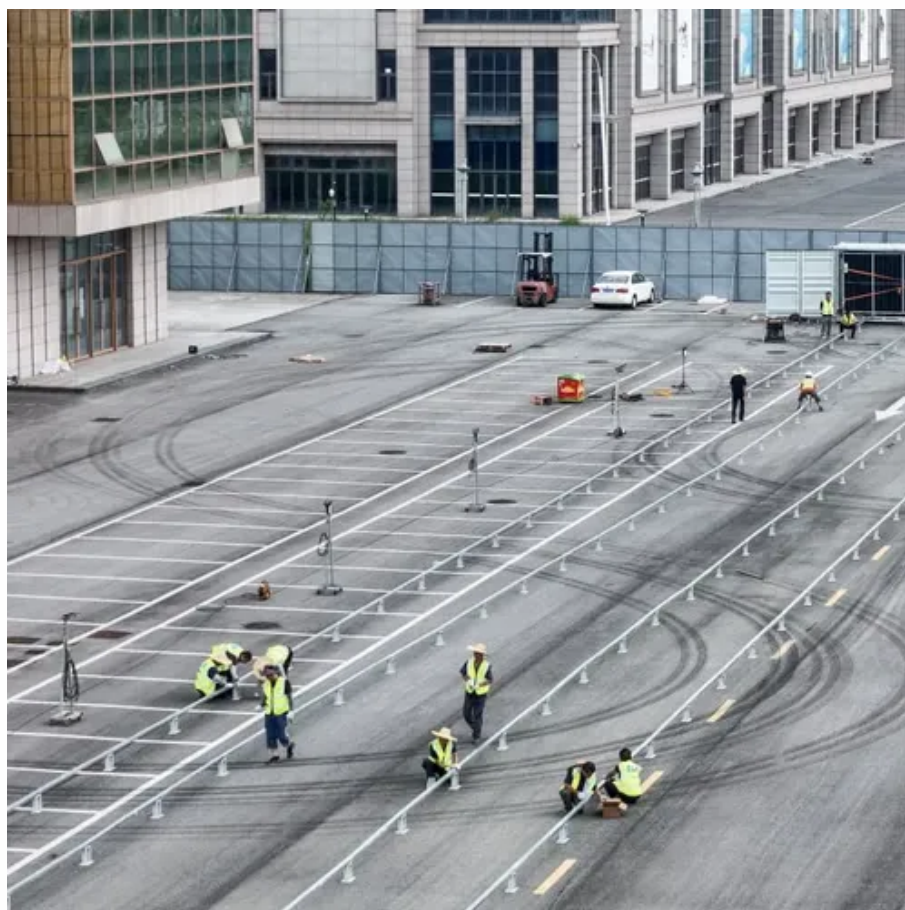

## Overview

---

The Base Station is the central device managing communications with all of your wireless devices and connects them to the cloud. Multiple Base Stations located throughout a facility create a mesh network.

The Base Station is the central device managing communications with all of your wireless devices and connects them to the cloud. Multiple Base Stations located throughout a facility create a mesh network.