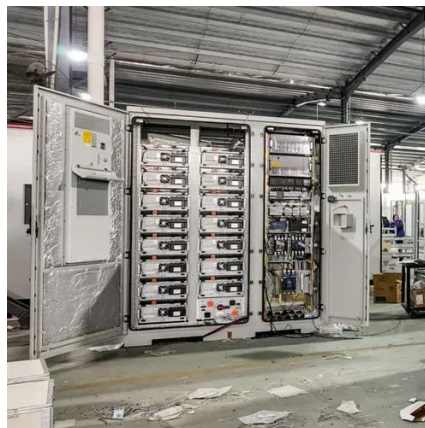

## Overview

---

The Base Station is the central device managing communications with all of your wireless devices and connects them to the cloud. Multiple Base Stations located throughout a facility create a mesh network.

The Base Station is the central device managing communications with all of your wireless devices and connects them to the cloud. Multiple Base Stations located throughout a facility create a mesh network.

## Base Station Gateway

The Base Station is the central device managing communications with all of your wireless devices and connects them to the cloud. Multiple Base Stations located throughout a facility create a ...

## Base Station Gateway

The Base Station is the central device managing communications with all of your wireless devices and connects them to the cloud. Multiple Base ...