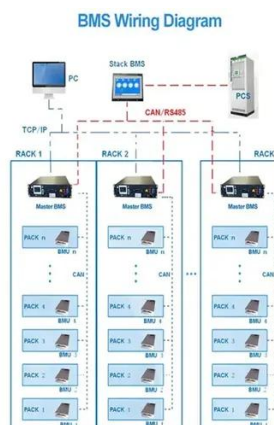

Complete Guide to 5G Base Station Construction , Key Steps, ...

Explore how 5G base stations are built--from site planning and cabinet installation to power systems and cooling solutions. Learn the essential components, technologies, and ...