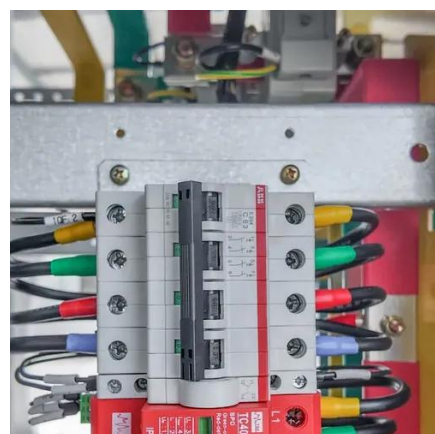

Weatherproof outdoor dc power supply, DC waterproof power supply ...

Huijue's Weatherproof outdoor dc power supply for industrial, commercial & home use. Combining efficiency, safety, and scalability, it meets your power needs with optimized usage and real ...