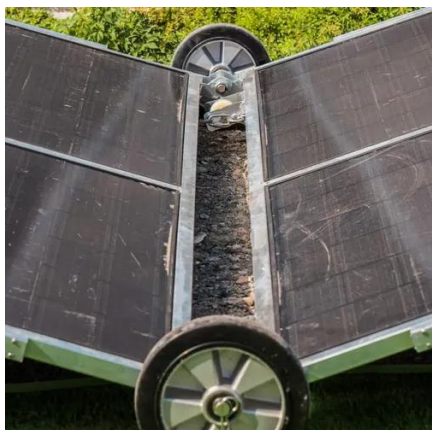

Where can I get BESS outdoor base station power supply in Riyadh