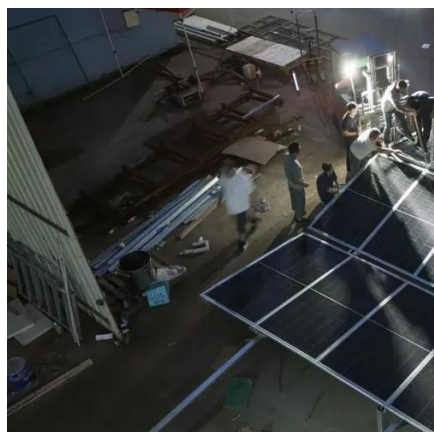

[Power Supplies Buy, Best Price in Saudi Arabia, Riyadh](#)

Power Supplies Buy Online with Best Price. Express delivery to Saudi Arabia, Riyadh, Jeddah, Medina, Dammam, Mecca.