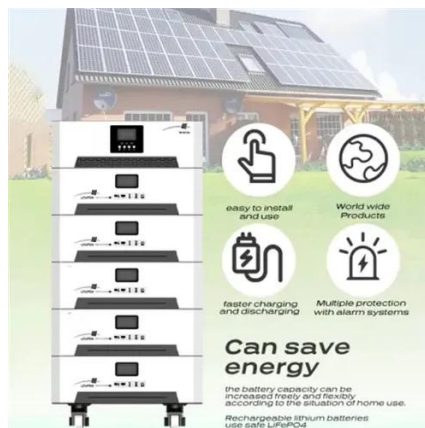

OUTDOOR MOBILE FAST CHARGING POWER STATION

Where can I get BESS outdoor base station power supply in Riyadh What is a Bess system?At the heart of WEG's BESS solution is an advanced energy control and management solution. ...

Uninterrupted Power Supply in Saudi Arabia

At Nassguard, we provide premium uninterrupted power supply products, including industrial power supplies, portable power supplies, and ...

MIDDLE EAST OUTDOOR POWER SUPPLY BESS ...

Where can I get BESS outdoor base station power supply in Riyadh What is a Bess system?At the heart of WEG's BESS solution is an advanced energy control and management solution.