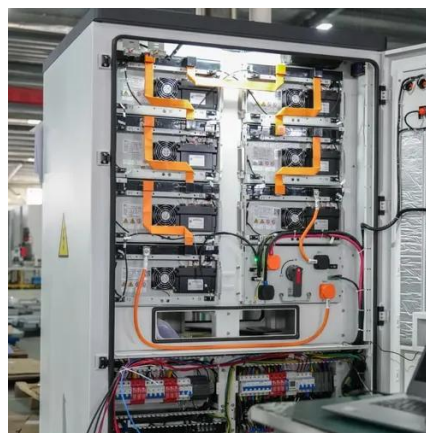

RIC Power Corp. , Manufacturing Custom Switchgear

RIC Power Corp. manufactures custom medium and low voltage switchgear in British Columbia, Canada. Specializing in custom design and short lead time.

BCS Switchgear and Circuit Breaker Services

BCS Switchgear provides 24/7 customer service, quotes and tech support on new, used, and surplus switchgear products. BCS Switchgear provides expert repair, testing, and ...