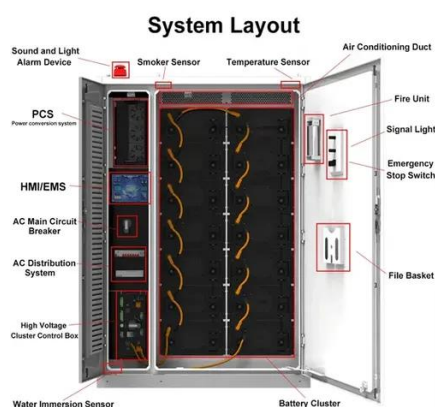

## 4000A Switchboards: New & Reconditioned 4000 Amp ...

At Bay Power, we'll provide you with the design that meets your needs and exceeds your expectations. Whether you're looking for Eaton, Siemens, GE, or Cutler Hammer ...