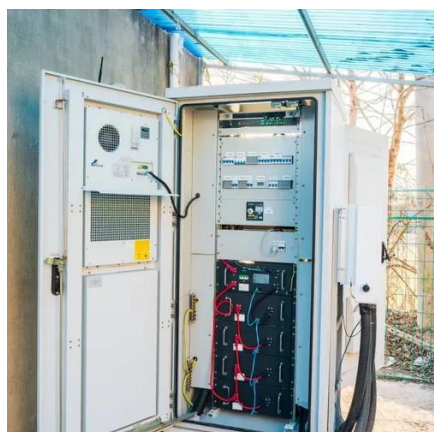

Single Pole, C-Curve, 16amp circuit breaker. - Electrical Wholesale ...

S201-C16 - Single Pole, C-Curve, 16amp circuit breaker. System pro M compact S200 miniature circuit breakers are current limiting. They have two different tripping mechanisms, the delayed ...

Single Pole, C-Curve, 16amp circuit breaker. - Electrical ...

S201-C16 - Single Pole, C-Curve, 16amp circuit breaker. System pro M compact S200 miniature circuit breakers are current limiting. They have two different tripping mechanisms, the delayed ...

Circuit Breakers

Distrelec Sweden stocks a wide range of Circuit Breakers. Next Day Delivery Available, Friendly Expert Advice & Over 180,000 products in stock.