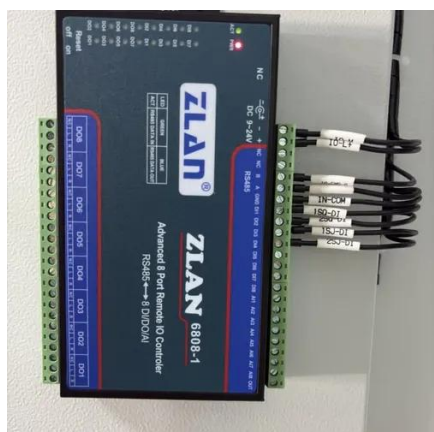

[Webber WBGF18-3P GFCI AUTO-Reset 15A/120V GFCI Now ...](#)

Original Product Guaranteed - Imported from USA/Europe - the price displayed on the product page is inclusive of logistical expenses, transaction fees, packaging, shipping, and handling ...

American GFCI automatic reset wiring plug 15A with overvoltage

GFCI Automatic Reset: This power plug features a GFCI automatic reset function, ensuring safe use and preventing dangerous electrical situations. 15A with Overload Protection: With a 15A ...

[US Plug2Pcs GFCI Plug Replacement 3 Prong Auto Reset](#)

Get the US Plug2Pcs GFCI Plug Replacement 3 Prong Auto Reset 15Amp Listed Gro online at Jumia Kenya and other Generic Plugs on Jumia at the best price in Kenya Enjoy Free ...

[Gfci Replacement Plug Assembly Auto Reset 15 Amp 2 Prongs](#)

This GFCI Replacement Plug Assembly offers robust ground fault protection with surge and lightning resistance up to 6kV. It auto-resets within 0.03 seconds to prevent electric shocks, ...