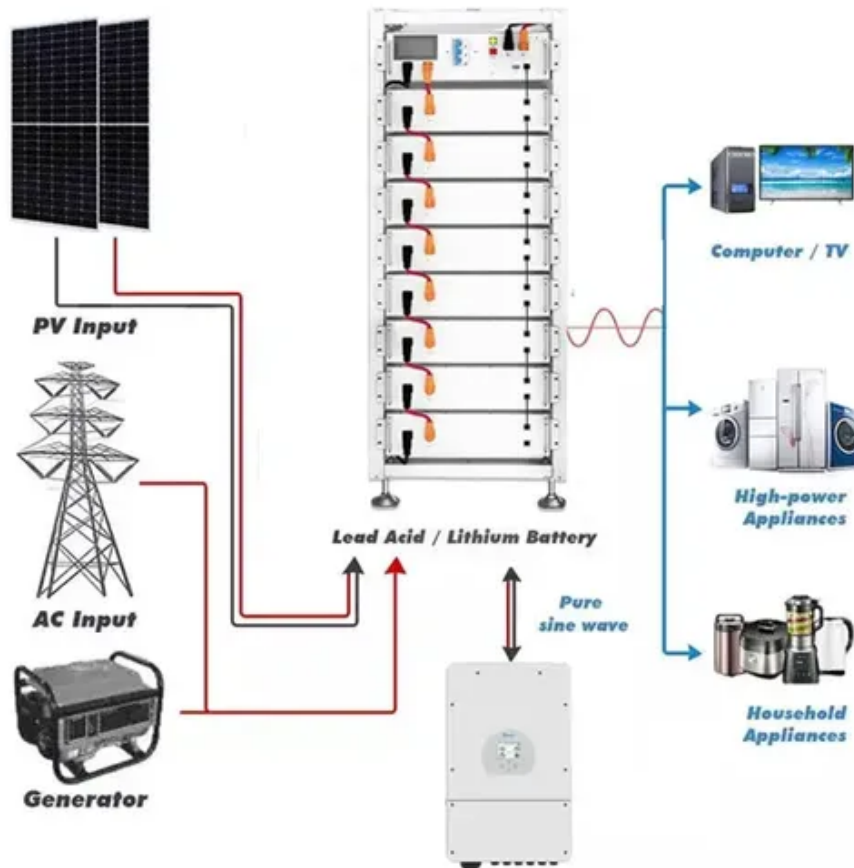

Xiaomi inverter voltage

Overview

The input voltage ranges from 24V to 72V DC, and the output waveform is pure sine wave. Ideal for TV, lighting, or motor applications. Convert DC power to AC with this pure sine wave inverter. Input: 12V, Output: 220V (50Hz/60Hz), up to 2200W. Ideal for solar panels, portable.

The input voltage ranges from 24V to 72V DC, and the output waveform is pure sine wave. Ideal for TV, lighting, or motor applications. Convert DC power to AC with this pure sine wave inverter. Input: 12V, Output: 220V (50Hz/60Hz), up to 2200W. Ideal for solar panels, portable.