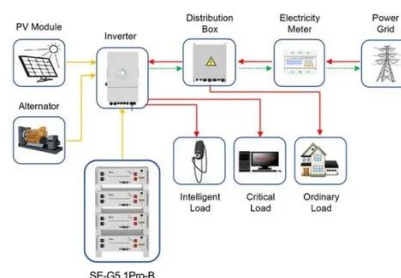

Xiaomi Mijia for Outdoor Portable Power Station 1000 1600W High Power

The Xiaomi Mijia Outdoor Portable Power Station is a high-performance power solution designed for outdoor enthusiasts and professionals. With its compact design and powerful capabilities, it ...

Application scenarios of energy storage battery products